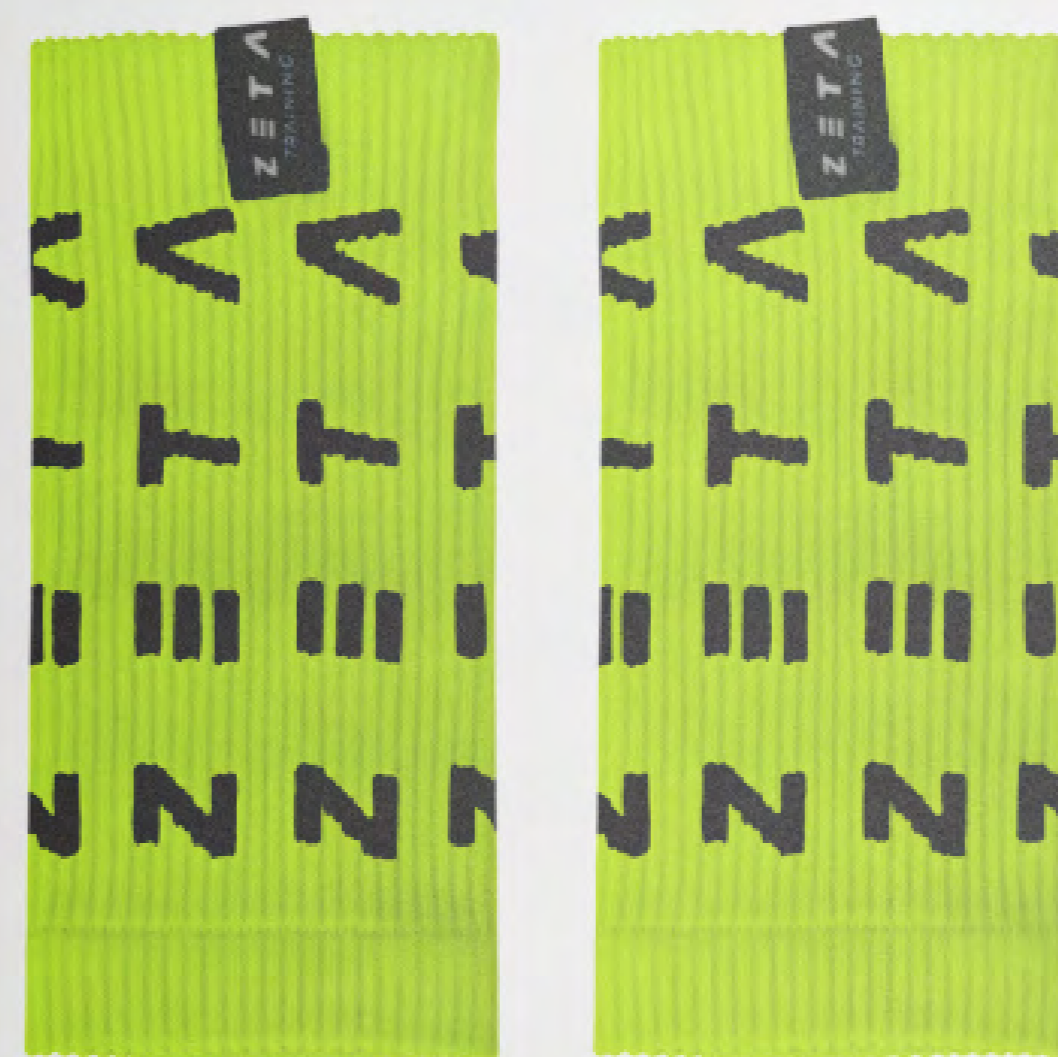

BADGE ROXRACER

ELITE WRIST BANDS FLUO YELLOW
15 €

+

ZETA
TRAINING

+

KILL YOUR WEAKNESS

+