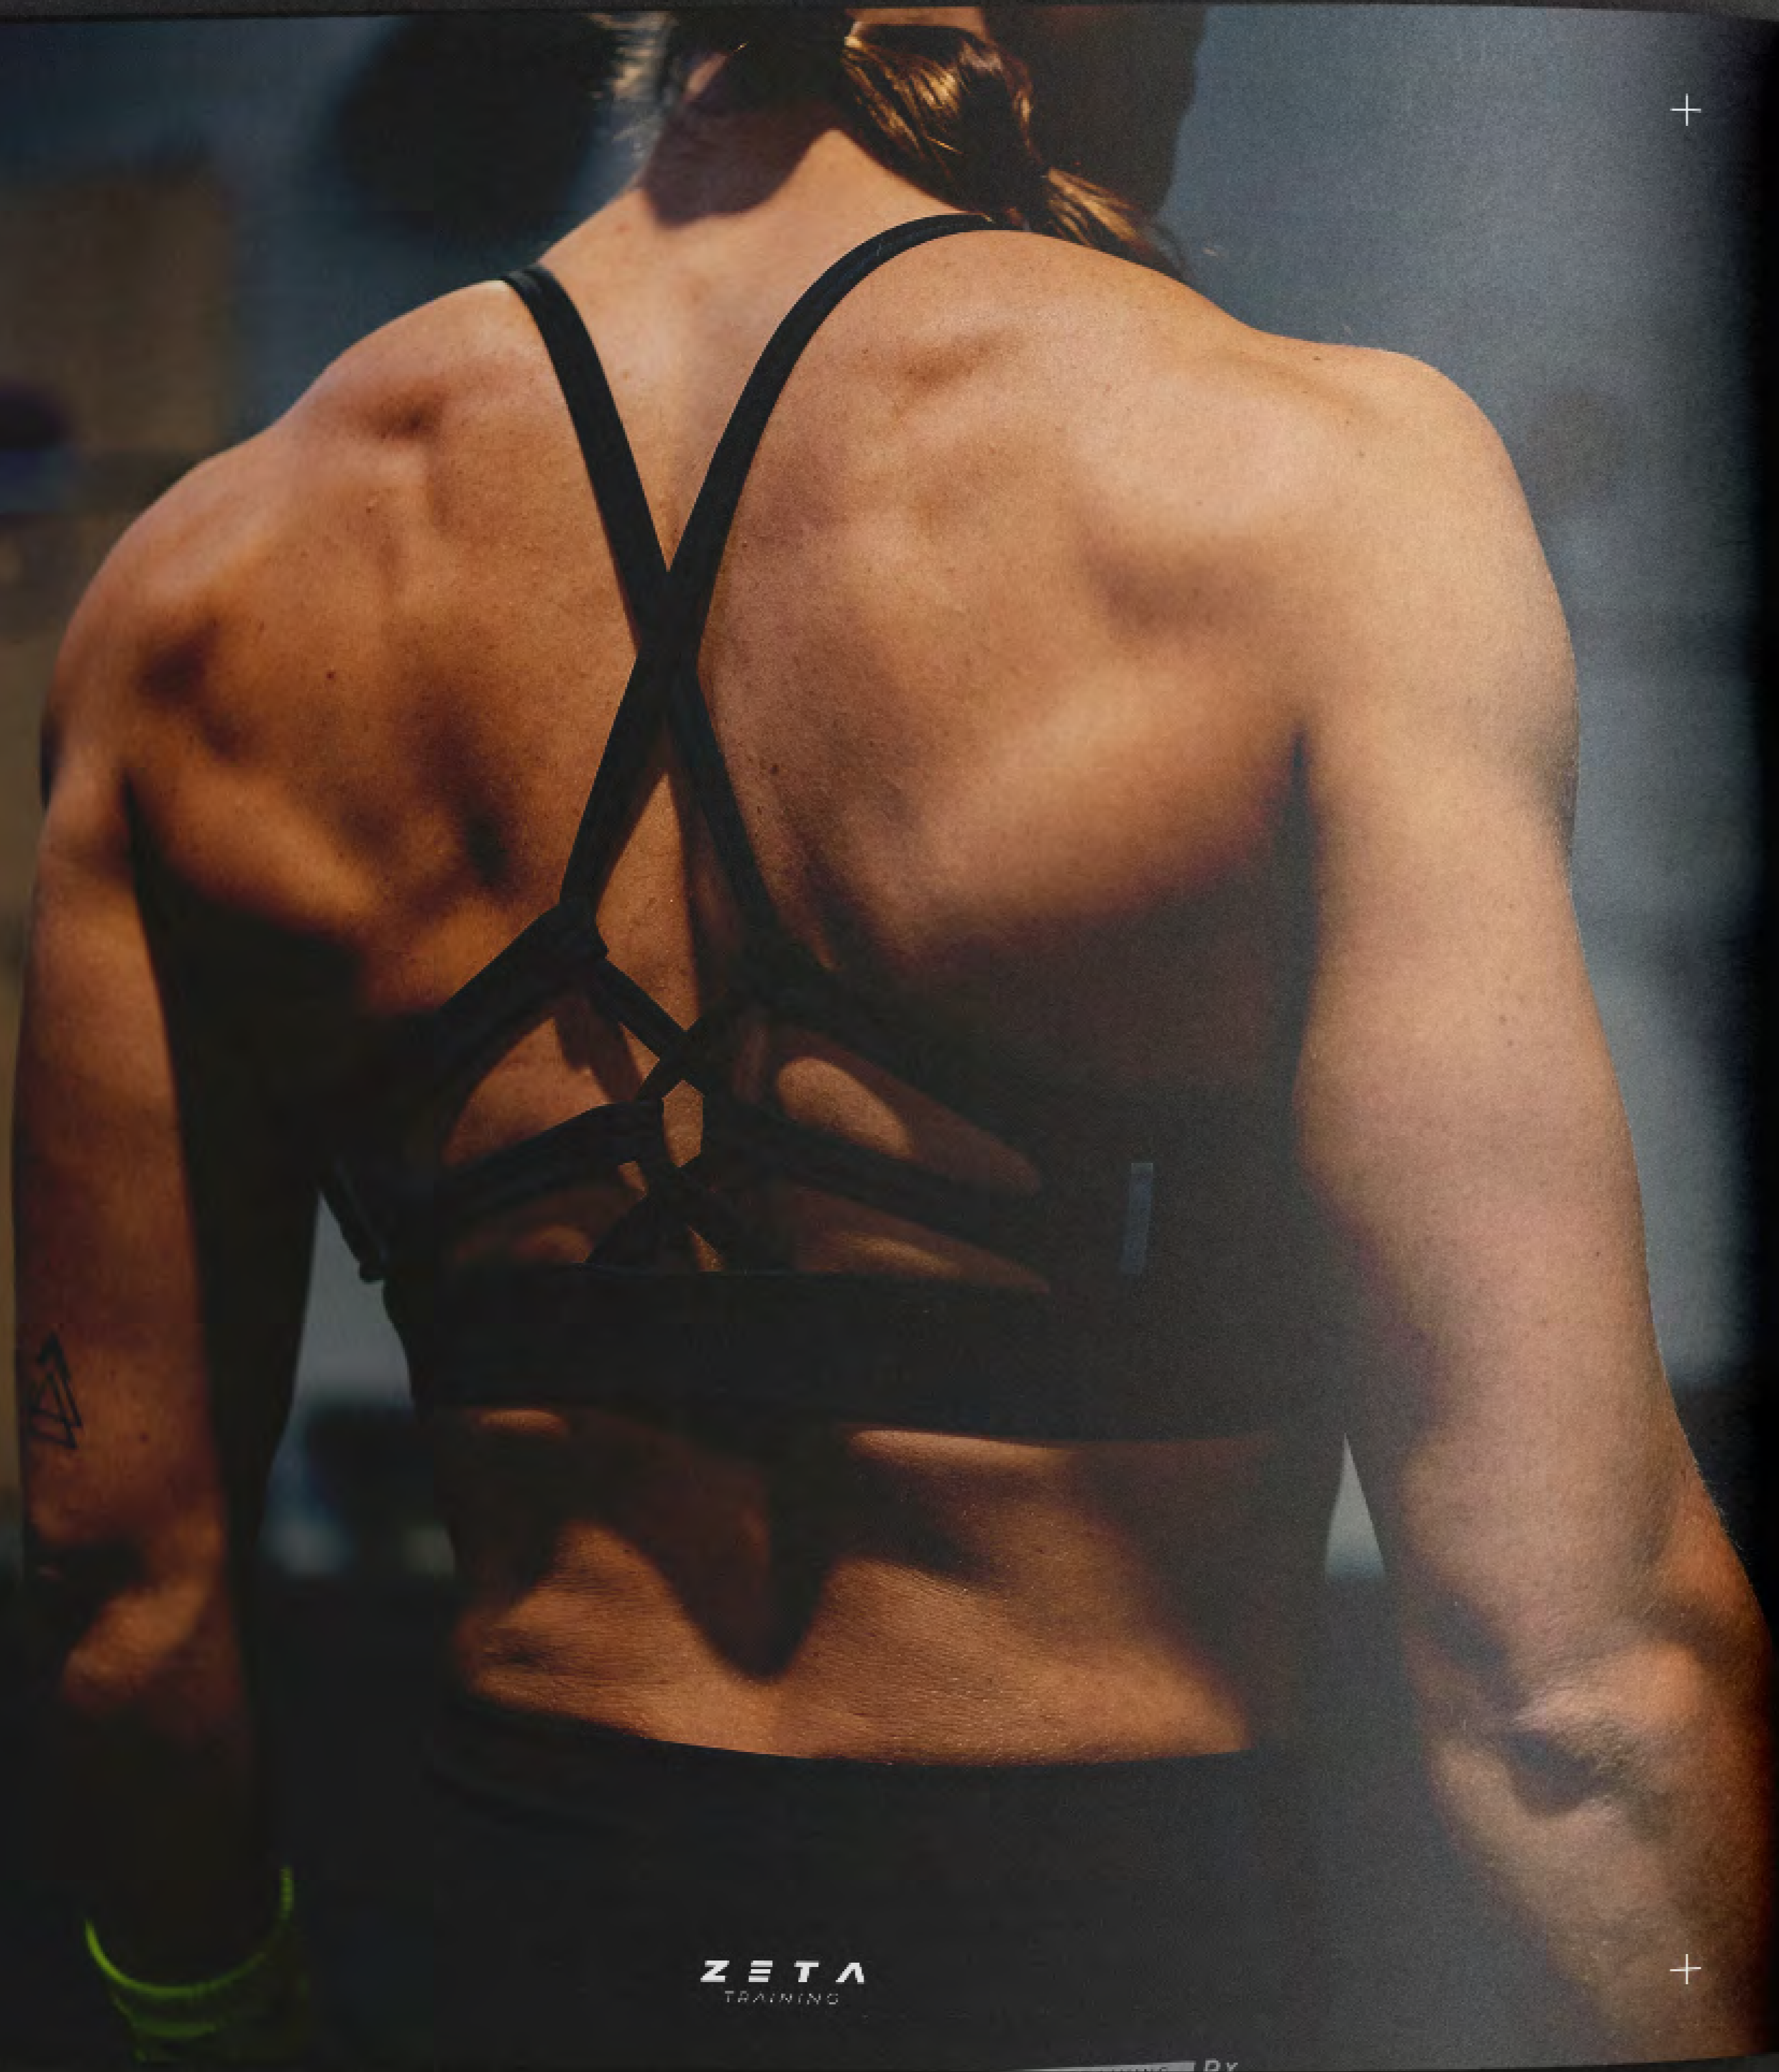

+

ROX RAGER

+

ZETA
TRAINING

+

+

+

+