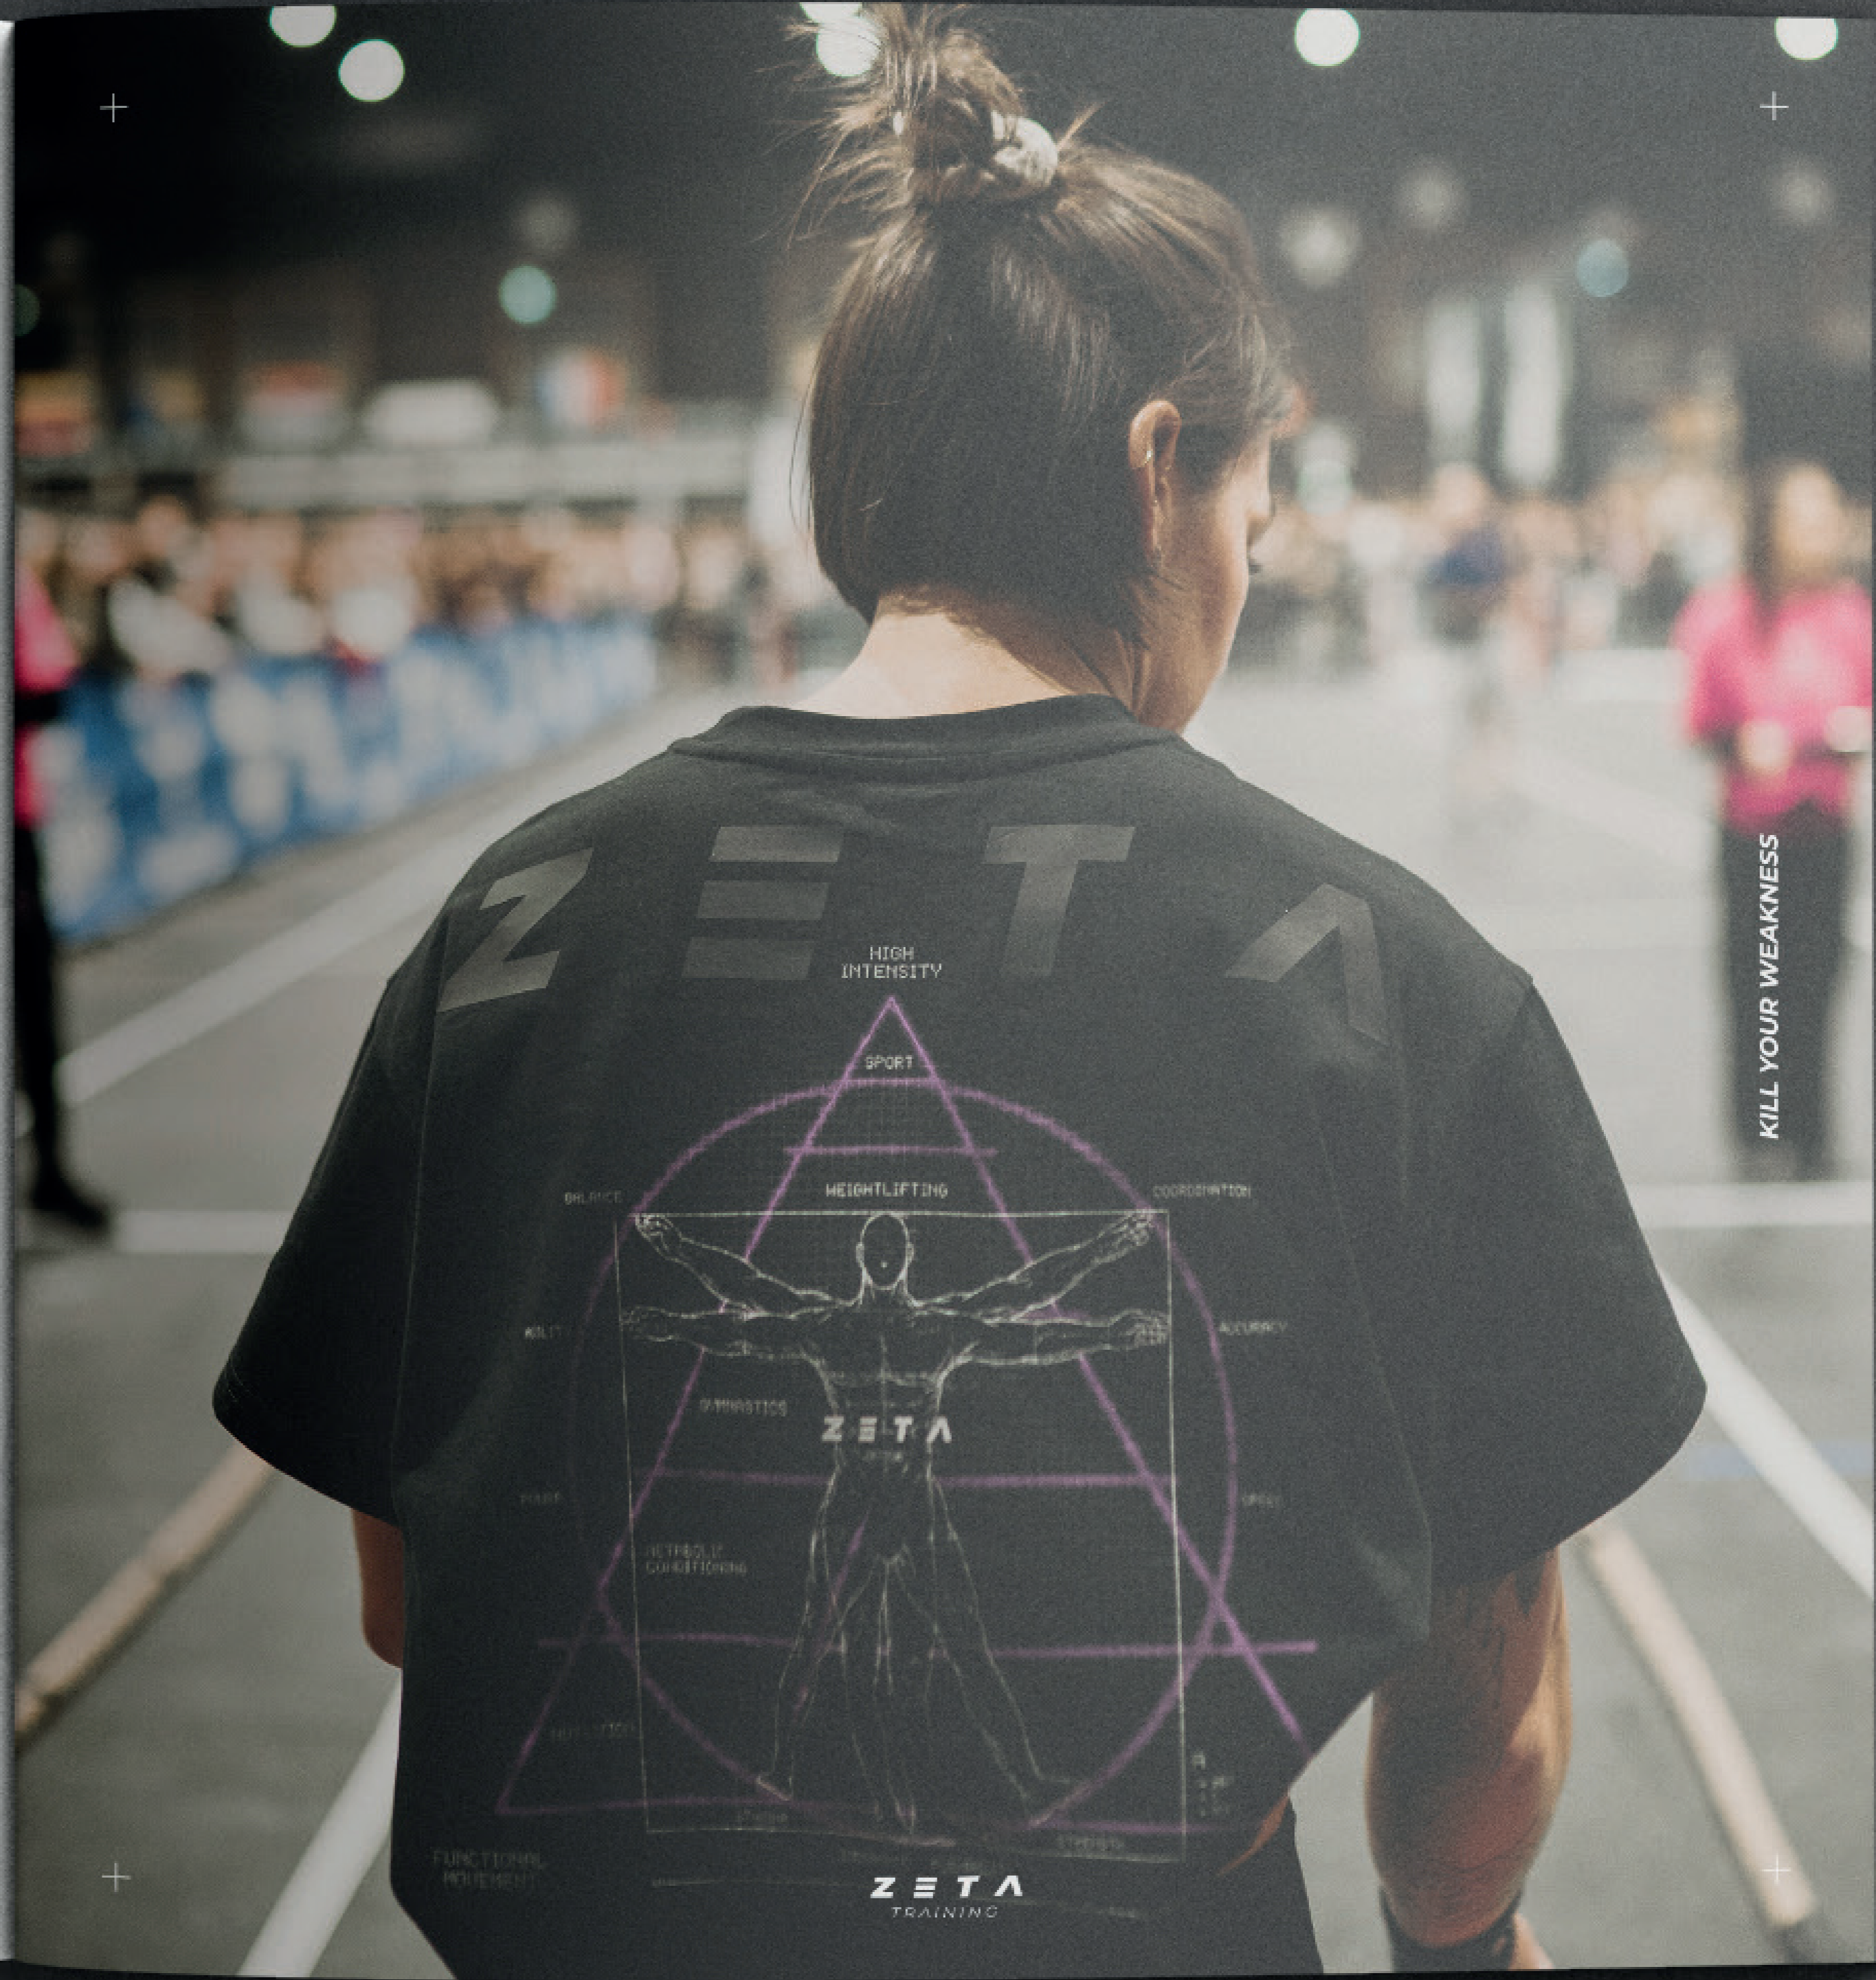

ZETA
TRAINING

+

WOMEN
PRODUCT MAP

DROP 24.3 : MATIERE NOIRE

ZETA
TRAINING

KILL YOUR WEAKNESS

ZETA
TRAINING

DROP 24.3 : MATIERE NOIRE